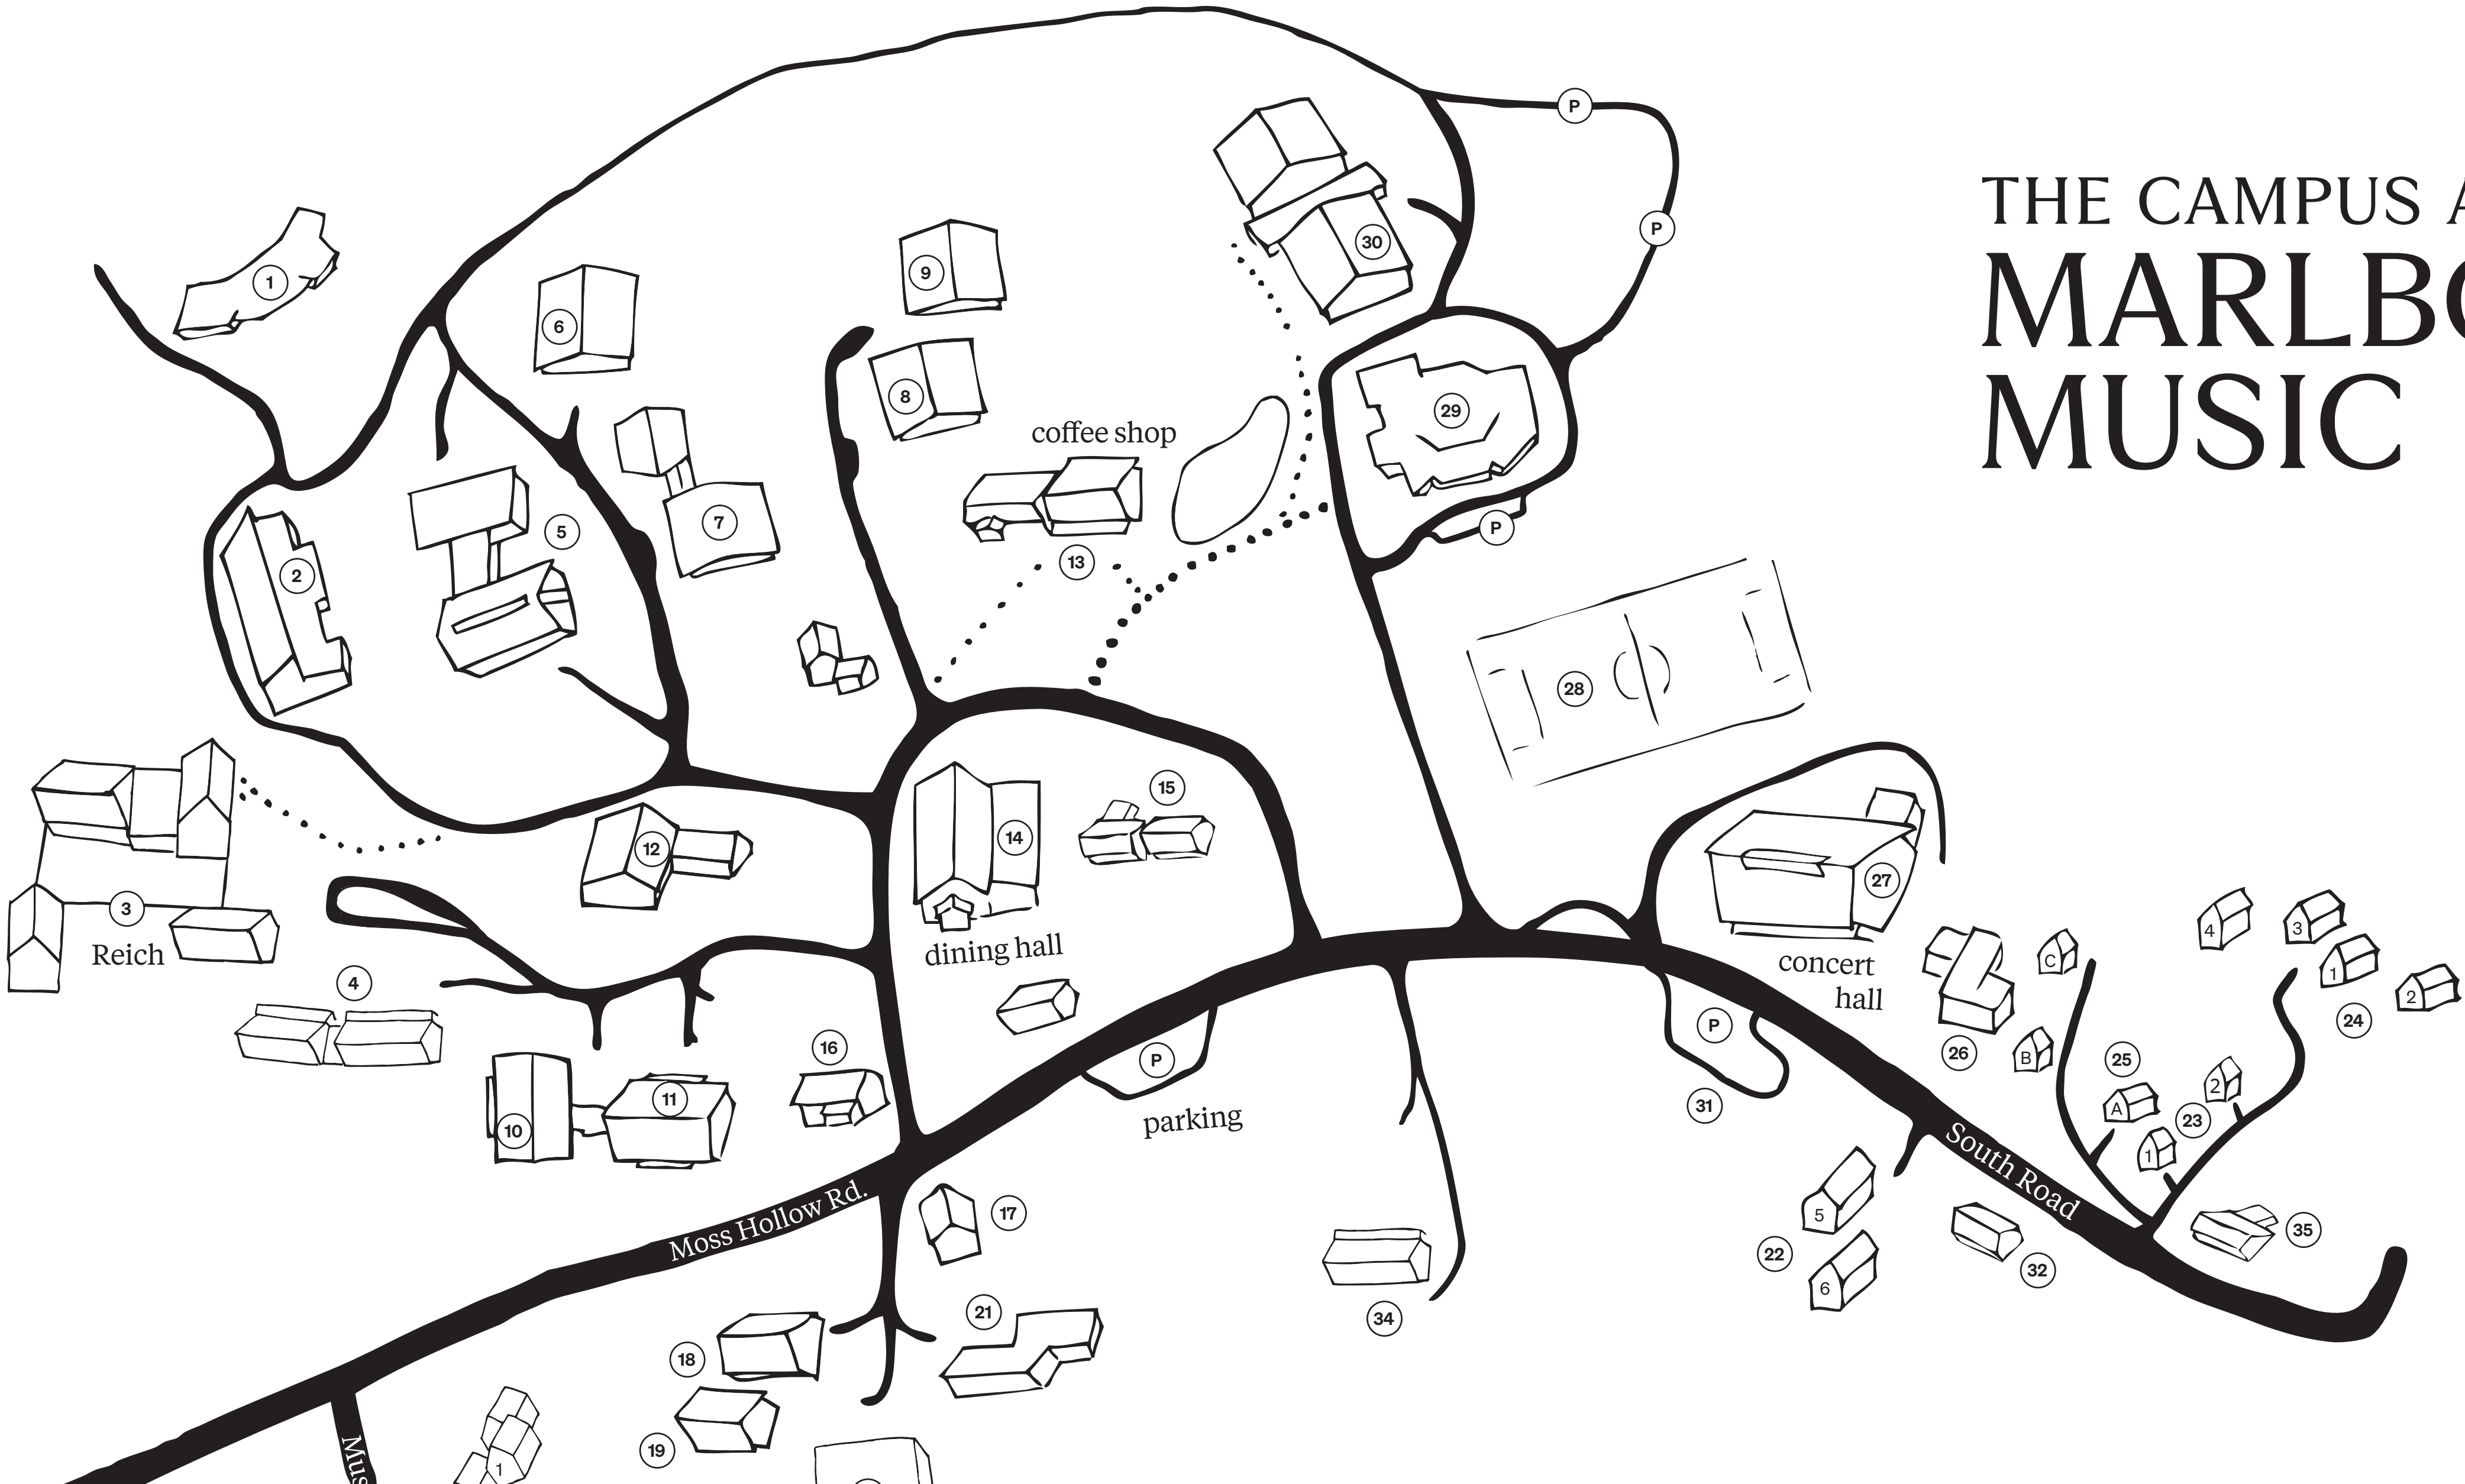

THE CAMPUS AT MARLBORO MUSIC

- | | | | |
|------------------|----------------|------------------------------------|--|
| 1 Out of the Way | 10 All the Way | 19 Baber | 28 Athletic Field |
| 2 Brown | 11 Halfway | 20 Center for Visual Arts | 29 Whittemore Theater & Drury Gallery |
| 3 Reich | 12 Dalrymple | 21 Presser | 30 Serkin Center for the Performing Arts |
| 4 New Dorm | 13 Coffee Shop | 22 Cottages 5 & 6 | 31 Greenhouse |
| 5 Rice-Aron | 14 Dining Hall | 23 Cabins 1 & 2 | 32 Wendell |
| 6 Schrader | 15 Mather | 24 Cottages 1-4 | 33 Cape Cottages 1-5 |
| 7 Happy Valley | 16 Hendricks | 25 Mary B. & Bill Meyer Houses | 34 Maintenance |
| 8 Random South | 17 Apple Tree | 26 MSH Apartments | 35 Capt. Dan Mather |
| 9 Random North | 18 Woodard | 27 Persons Auditorium/Concert Hall | Ⓟ Parking |